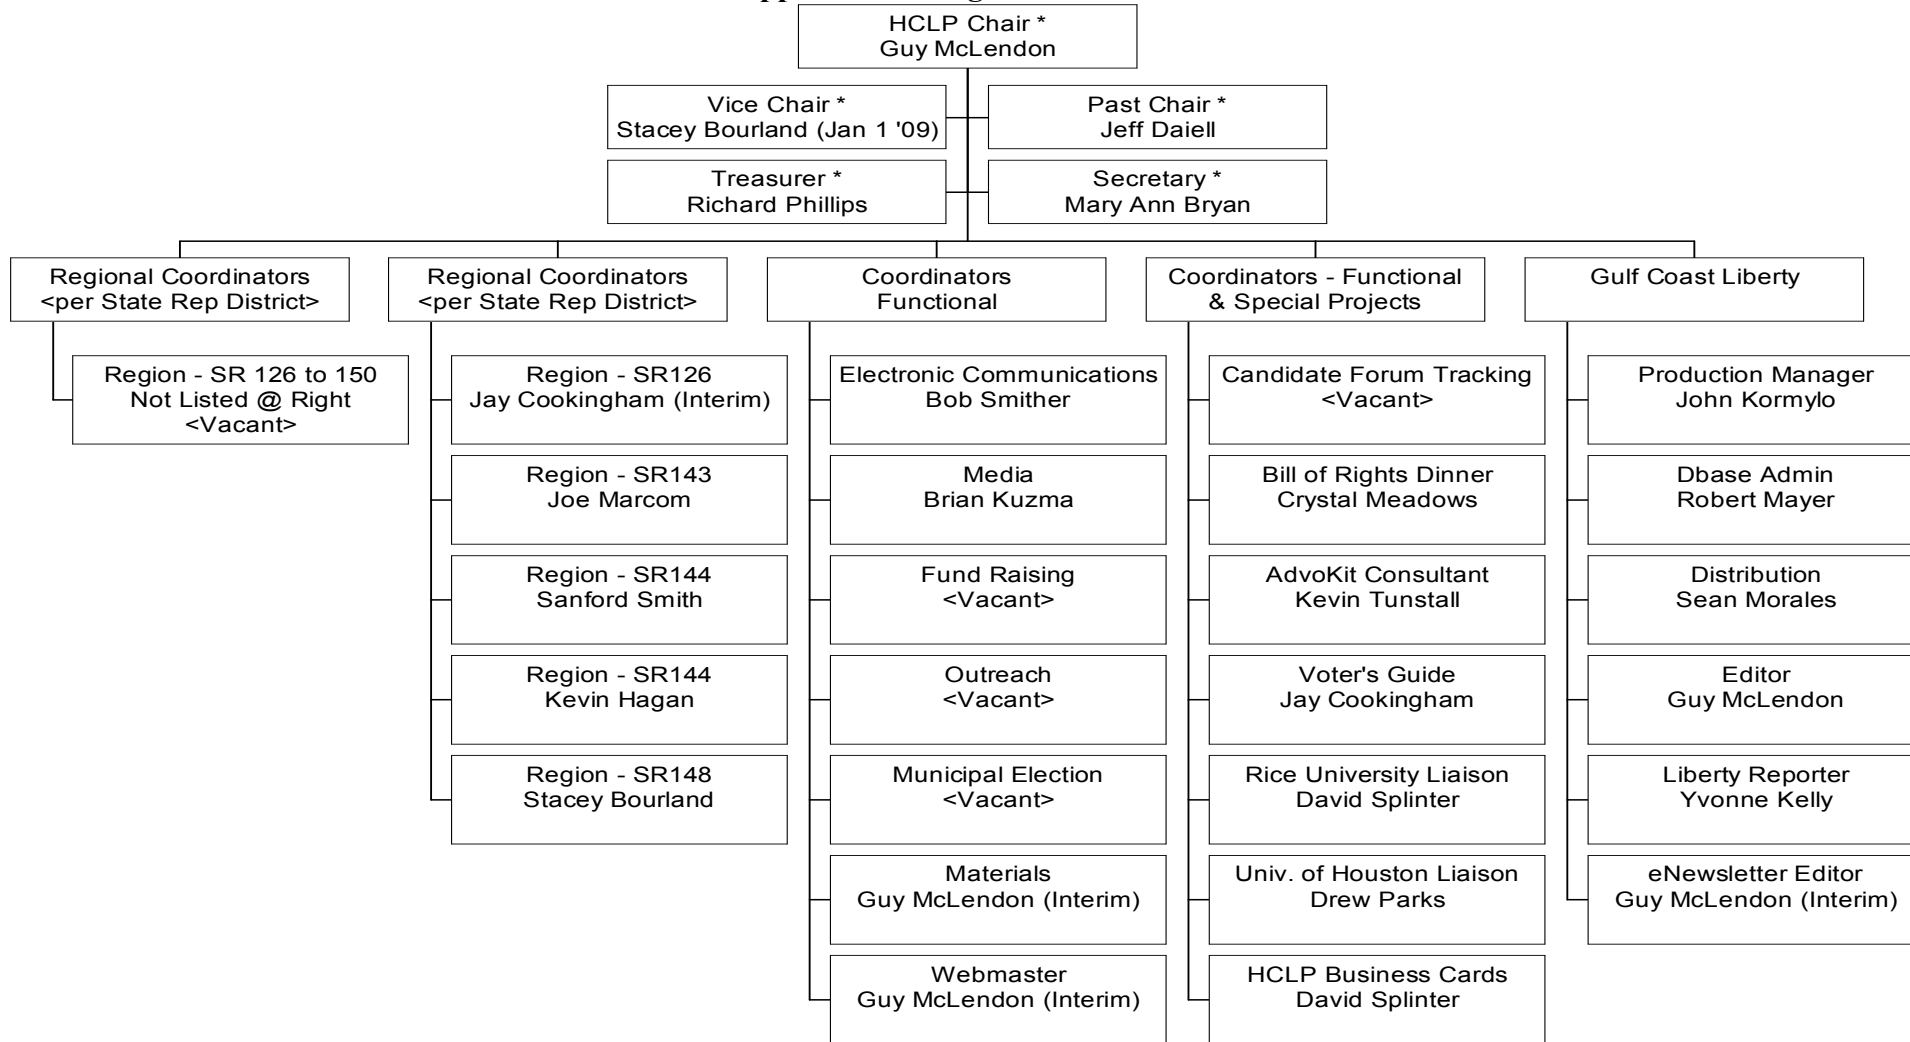

# Harris County Libertarian Party

## Appendix A: Organization Chart

\* Executive Committee Position – Texas Election Code Affiliation Required

\*\* Precinct Chairs Will be Shown on Additional Org Chart Pages – Listed Under Respective State Rep District Coordinators